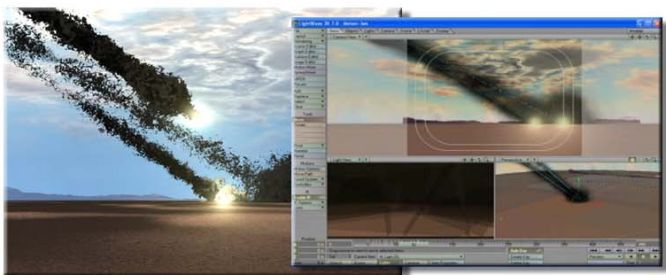

P/N 1000101 Rev A

Also Available From Red Planet Cinema

Training GURUS™ LIGHTWAVE 3D VOLUMETRICS

Hosted by Tony Peters

Director of Visual Effects at Red Planet Cinema.

*Finally, create the Armageddon
you've always dreamed of!*