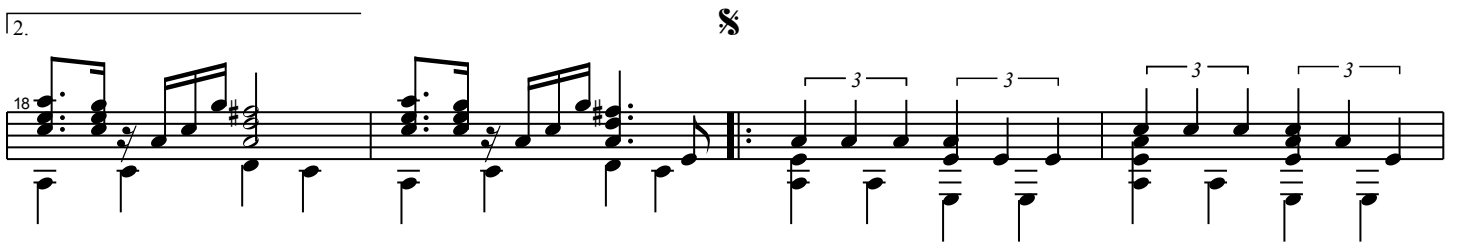

# Дорога

(переложение Поиск нот.ру - search-notes.ru)

Music by Любэ

Moderate ♩ = 100

26

29

33

37

41

45

*Da Coda*

*D.S. al Coda*

Musical notation for measures 49-52. The top staff is a treble clef with a key signature of one sharp (F#). The bottom staff is a bass clef. Both staves feature a repeating rhythmic pattern of eighth notes. The top staff has a triplet of eighth notes in each measure, indicated by a bracket with the number '3'. The bottom staff has a triplet of eighth notes in each measure, also indicated by a bracket with the number '3'. The notes in the top staff are G4, A4, B4, and the notes in the bottom staff are E3, F3, G3. The key signature is one sharp (F#).

Musical notation for measure 53. The top staff is a treble clef with a key signature of one sharp (F#). The bottom staff is a bass clef. The top staff has a quarter note G4, followed by a quarter rest. The bottom staff has a quarter note E3, followed by a quarter rest. The key signature is one sharp (F#).