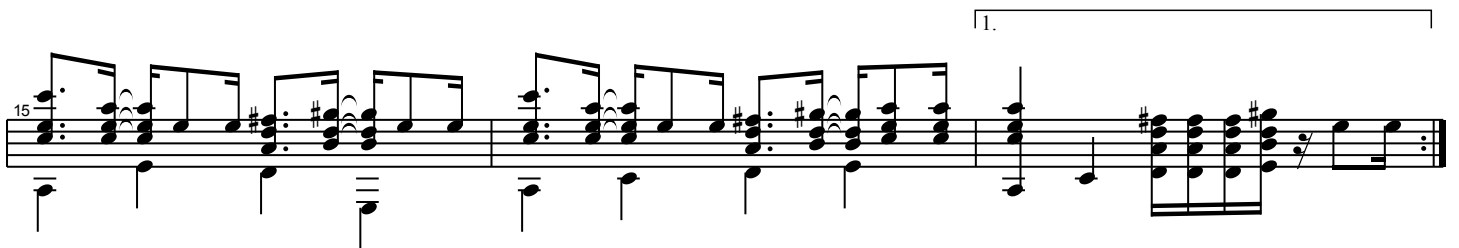

Дорога

(переложение Поиск нот.ру - search-notes.ru)

Music by Любэ

Moderate ♩ = 100