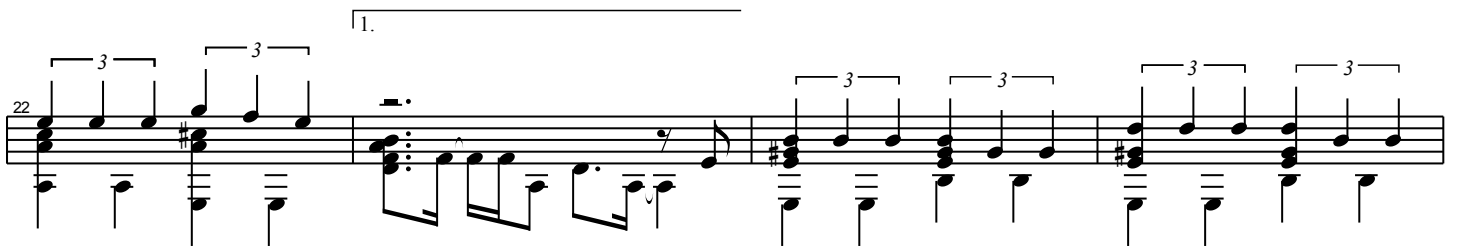

# Дорога

(переложение Поиск нот.ру - search-notes.ru)

Music by Любэ

Moderate ♩ = 100

26

29

33

37

41

45

*Da Coda*

*D.S. al Coda*

Musical notation for measures 49-52. The top staff is a treble clef with a key signature of one sharp (F#). The bottom staff is a bass clef. Both staves feature a repeating rhythmic pattern of eighth notes. The top staff has a triplet of eighth notes in each measure, indicated by a bracket with the number '3'. The bottom staff has a triplet of eighth notes in each measure, also indicated by a bracket with the number '3'. The notes in the top staff are G4, A4, B4, and the notes in the bottom staff are E3, F3, G3. The key signature is one sharp (F#).

Musical notation for measure 53. The top staff is a treble clef with a key signature of one sharp (F#). The bottom staff is a bass clef. The top staff has a quarter note G4, followed by a quarter rest. The bottom staff has a quarter note E3, followed by a quarter rest. The key signature is one sharp (F#).